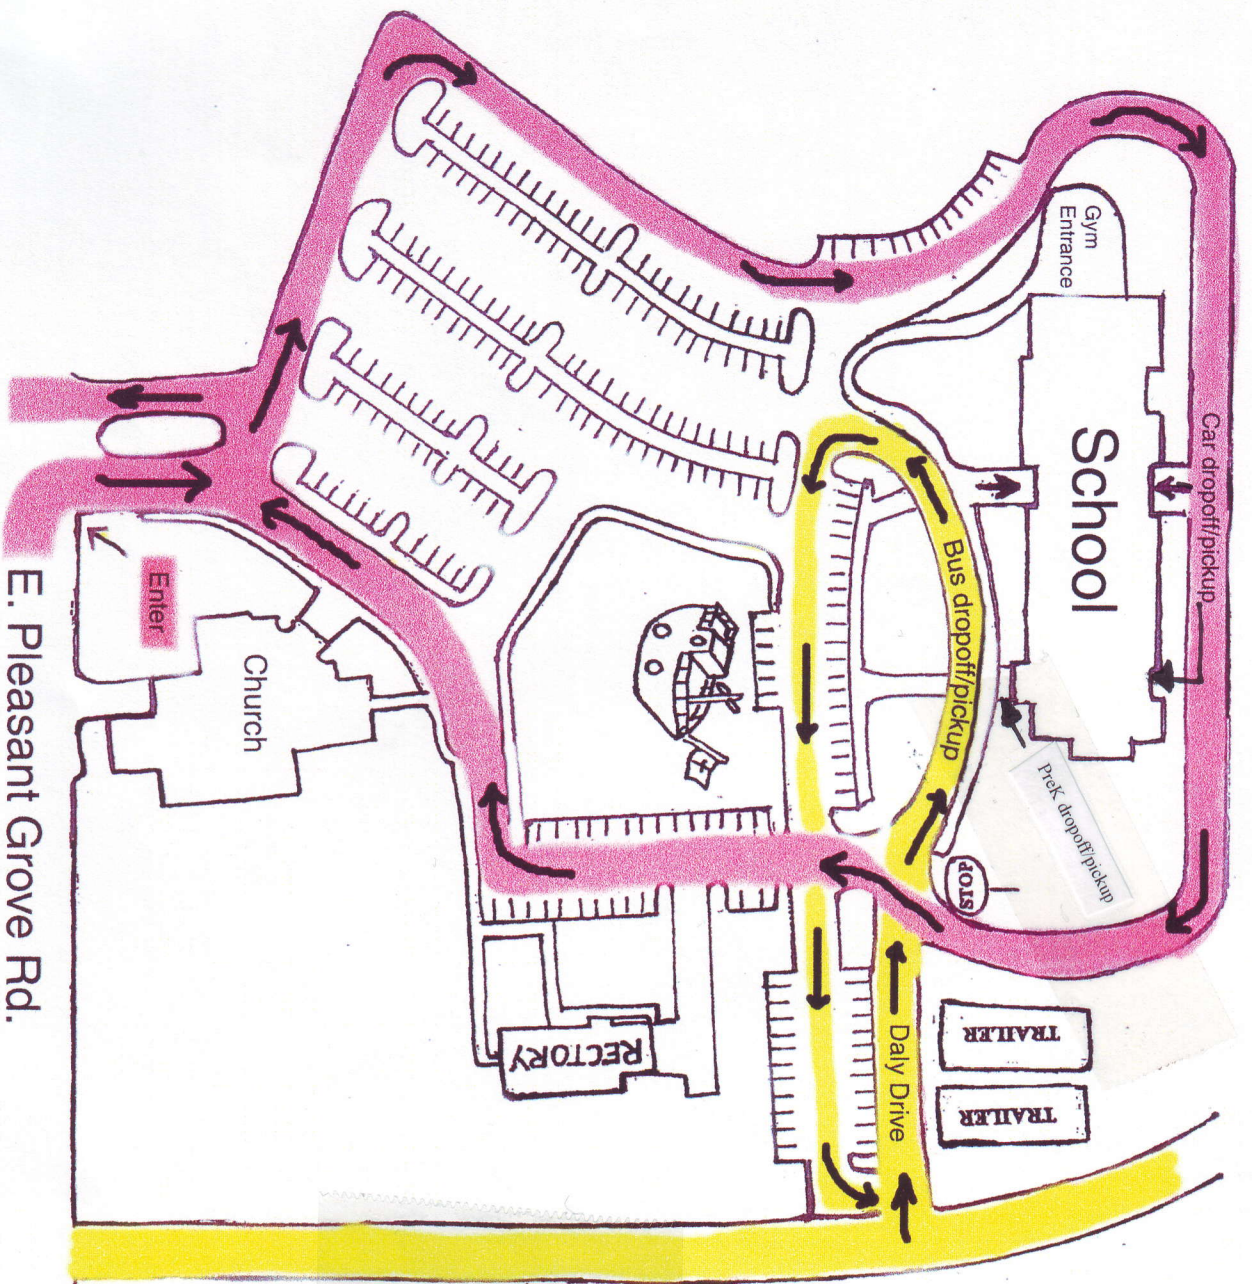

St Maximilian Kolbe School Arrival and Dismissal Plan

PreK drop off pick up is in front of the school building at the lower entrance near the PreK classroom. Students will be met by a teacher or aide at arrival and dismissal time.

Cars arrive and depart via E. Pleasant Grove Rd.

Buses arrive and depart via Skiles Blvd.